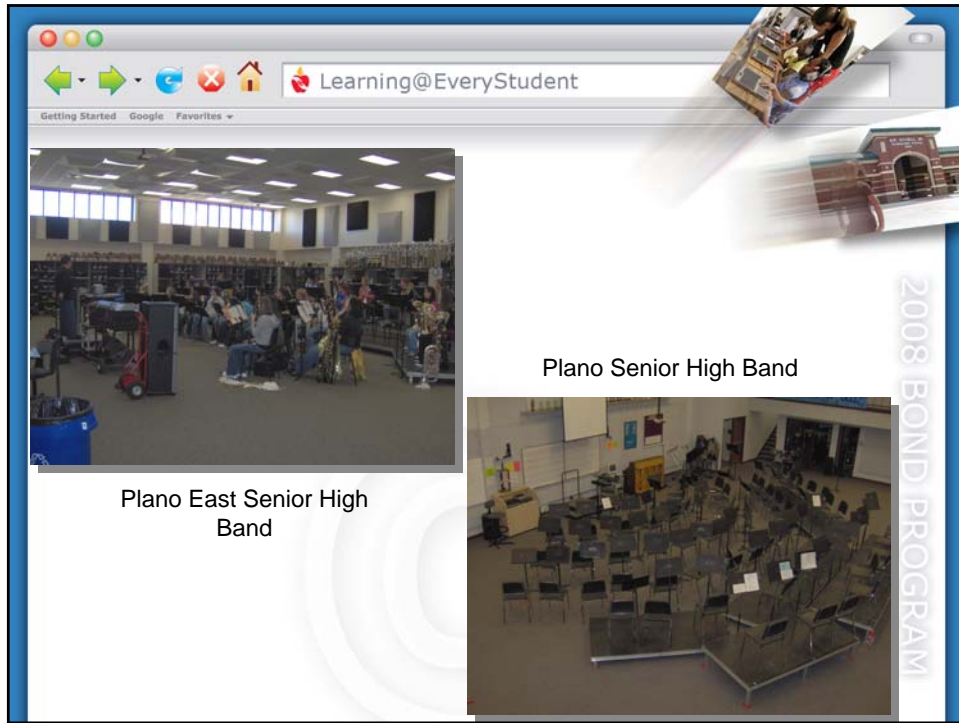

Instructional Facilities and Capital Needs