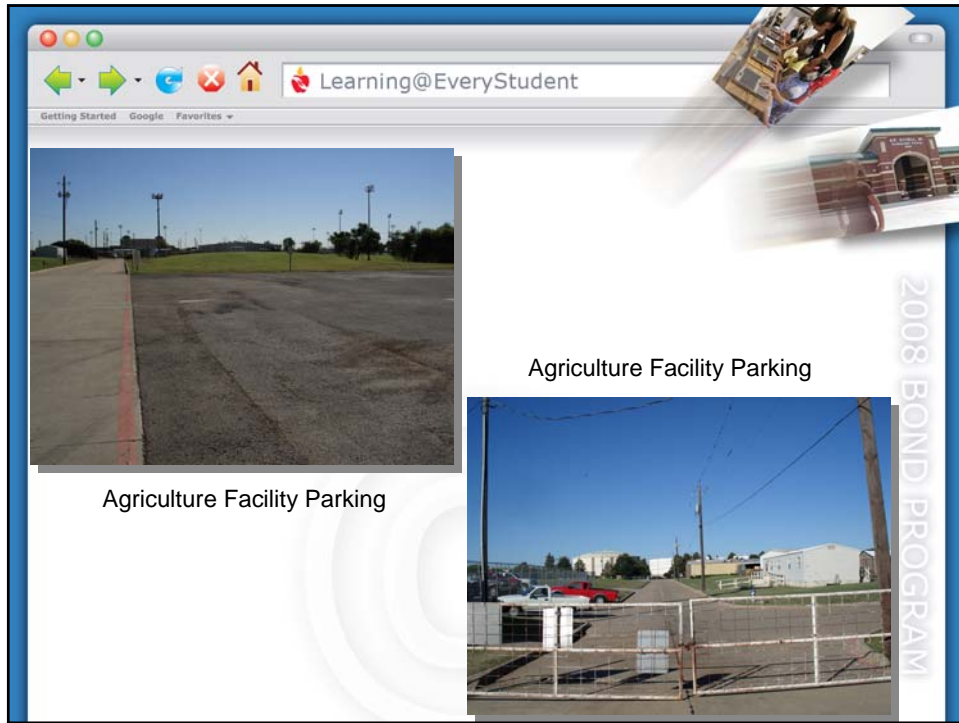

2008 BOND PROGRAM

Learning@EveryStudent

Plano East Senior High

Mansfield High School

2008 BOND PROGRAM

Instructional Facilities and Capital Needs

Instructional Facilities and Capital Needs

- **Library and Media Services**
 - Book collection replacements and additions
 - 2004-05 weeded 60,048, added 34,096 (79,107)
 - 2005-06 weeded 72,984, added 51,174 (76,258)
 - 2006-07 weeded 58,479, added 36,756 (61,835)
- **Fine Arts**
 - Music, Speech, Art, Theater equipment replacements
- **Middle School Physical Education**
 - Locker additions